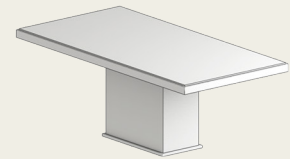

SIZE
width 150cm
depth 150cm
height 74cm

DINNING TABLE
6/8 Seats

SIZE
width 200cm
depth 100cm
height 74cm

COFFEE TABLE

SIZE
width 100cm
depth 100cm
height 40cm

COFFEE TABLE

SIZE
width 130cm
depth 70cm
height 40cm

BARI

DINING TABLE WITH INLAY ON BASEMENT AND TOP
SIZE: width 200cm - depth 100cm - height 74cm

MILAN

MCI
Marble Collection Italia

MILAN

WITH PARTICULAR INCLINED EDGE

Available Materials

NATURAL TRAVERTINE - MATT
With walnut travertine inlay