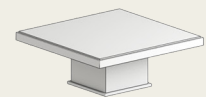

SIZE
width 200cm
depth 100cm
height 74cm

COFFEE TABLE

SIZE
width 100cm
depth 100cm
height 40cm

COFFEE TABLE

SIZE
width 130cm
depth 70cm
height 40cm

HALL TABLE

SIZE
width 150cm
depth 50cm
height 74cm

LAMP TABLE

DINING TABLE WITH INLAY ON BASEMENT AND CONTRAST EDGE
SIZE: width 200cm - depth 100cm - height 74cm

BARI

BARI

WITH INLAY ON BASEMENT AND TOP

Available Materials

NATURAL TRAVERTINE - MATT
With walnut travertine inlay

BEIGE CORALLO - HIGH GLOSSY
With walnut travertine inlay

WALNUT TRAVERTINE - MATT
With beige corallo inlay

BLACK MARQUINIA - HIGH GLOSSY
With beige corallo inlay

Mod. BARI Technical Description

DINNING TABLE
4/6 Seats

SIZE
width 150cm
depth 150cm
height 74cm

DINNING TABLE
6/8 Seats

SIZE
width 200cm
depth 100cm
height 74cm

COFFEE TABLE

SIZE
width 100cm
depth 100cm
height 40cm

COFFEE TABLE

SIZE
width 130cm
depth 70cm
height 40cm