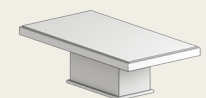

SIZE
width 150cm
depth 150cm
height 74cm

DINNING TABLE
6/8 Seats

SIZE
width 200cm
depth 100cm
height 74cm

COFFEE TABLE

SIZE
width 100cm
depth 100cm
height 40cm

COFFEE TABLE

SIZE
width 130cm
depth 70cm
height 40cm

BARI

DINING TABLE WITH INLAY ON BASEMENT AND TOP
SIZE: width 200cm - depth 100cm - height 74cm

MILAN

MCI
Marble Collection Italia

MILAN

WITH PARTICULAR INCLINED EDGE

Available Materials

NATURAL TRAVERTINE - MATT
With walnut travertine inlay