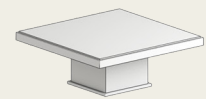

BARI

DINING TABLE WITH INLAY ON BASEMENT AND TOP
SIZE: width 200cm - depth 100cm - height 74cm

MILAN

MCI
Marble Collection Italia

MILAN

WITH PARTICULAR INCLINED EDGE

Available Materials

NATURAL TRAVERTINE - MATT
With walnut travertine inlay

SIZE
width 150cm
depth 150cm
height 74cm

DINNING TABLE
6/8 Seats

SIZE
width 200cm
depth 100cm
height 74cm

COFFEE TABLE

SIZE
width 100cm
depth 100cm
height 40cm

COFFEE TABLE

SIZE
width 130cm
depth 70cm
height 40cm