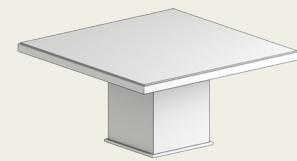

DINNING TABLE
4/6 Seats

SIZE
width 150cm
depth 150cm
height 74cm