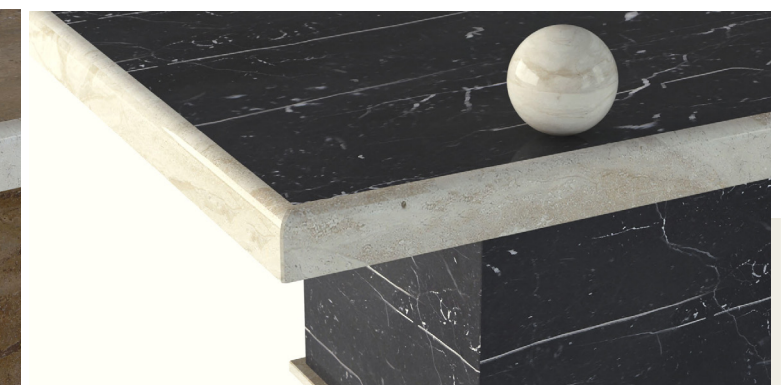

BLACK MARQUINIA - HIGH GLOSSY
With beige corallo inlay

Mod. ROMA Technical Description

SIZE
width 150cm
depth 150cm
height 74cm

SIZE
width 200cm
depth 100cm
height 74cm

SIZE
width 100cm
depth 100cm
height 40cm

SIZE
width 130cm
depth 70cm
height 40cm

SIZE
width 150cm
depth 50cm
height 74cm

LAMP TABLE

SIZE
width 70cm
depth 70cm
height 50cm

MCI
Marble Collection Italia

M.C.I by Mini Divani s.r.l. Viale Europa 316/2 - 51039 Quarrata (PT) - ITALY
Tel. 0208 638 0733 - Fax 0208 328 3523
Web: www.mcitalia.co
Email: info@mcitalia.co