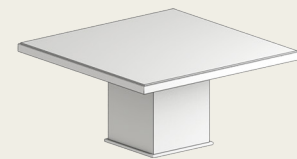

Mod. BARI Technical Description

DINNING TABLE
4/6 Seats

SIZE
width 150cm
depth 150cm
height 74cm